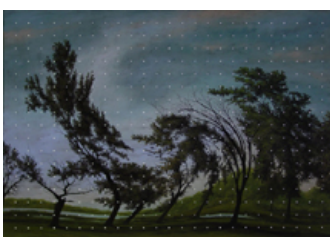

DAVID KLAMEN (b. 1961)
Untitled, 2007
Oil on paper
18 × 26 inches
45.7 × 66 cm
1207008