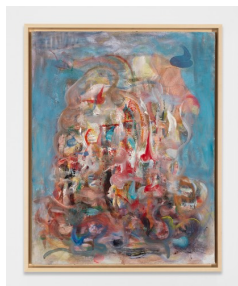

875 N Michigan Ave, Ste 3800
Chicago, IL 60611
+1 312 642 8877

1018 Madison Ave, 4th Fl
New York, NY 10075
+1 212 472 8787

JIM LUTES (b. 1955)
Inconvenient Protuberance, 2020
Egg oil tempera on canvas
28 × 22 inches
71.1 × 55.9 cm
0220002