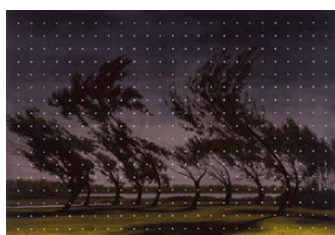

DAVID KLAMEN (b. 1961)
Untitled, 2008
Oil on paper
18 × 26 inches
45.7 × 66 cm
1108035