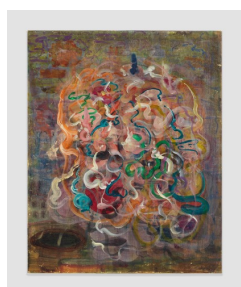

JIM LUTES (b. 1955)
Lean Years, 1998–2008
Egg tempera, egg/oil tempera and oil on chalk gessoed
muslin panel
20 × 16 inches (50.8 × 40.6 cm)
0418040