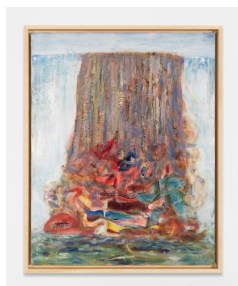

28 × 22 inches

71.1 × 55.9 cm

0220001

875 N Michigan Ave, Ste 3800
Chicago, IL 60611
+1 312 642 8877

1018 Madison Ave, 4th Fl
New York, NY 10075
+1 212 472 8787

JIM LUTES (b. 1955)
Inconvenient Protuberance, 2020
Egg oil tempera on canvas
28 × 22 inches
71.1 × 55.9 cm
0220002

JIM LUTES (b. 1955)
Between the Falls, 2020
Egg oil tempera on canvas
28 1/8 × 22 1/4 inches
71.4 × 56.5 cm
0220003

JIM LUTES (b. 1955)
Killer B Actuary, 2018
Egg oil tempera on canvas
28 × 22 inches
71.1 × 55.9 cm
0220004