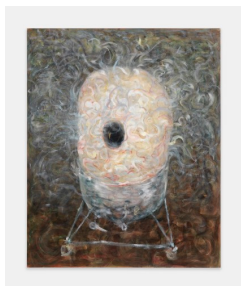

JIM LUTES (b. 1955)
Between the Falls, 2020
Egg oil tempera on canvas
28 1/8 × 22 1/4 inches
71.4 × 56.5 cm
0220003

JIM LUTES (b. 1955)
Killer B Actuary, 2018
Egg oil tempera on canvas
28 × 22 inches
71.1 × 55.9 cm
0220004

JIM LUTES (b. 1955)
Hassock Assock, 2020
Tempera and oil on canvas
28 × 22 inches
71.1 × 55.9 cm
0720001

875 N Michigan Ave, Ste 3800
Chicago, IL 60611
+1 312 642 8877

1018 Madison Ave, 4th Fl
New York, NY 10075
+1 212 472 8787