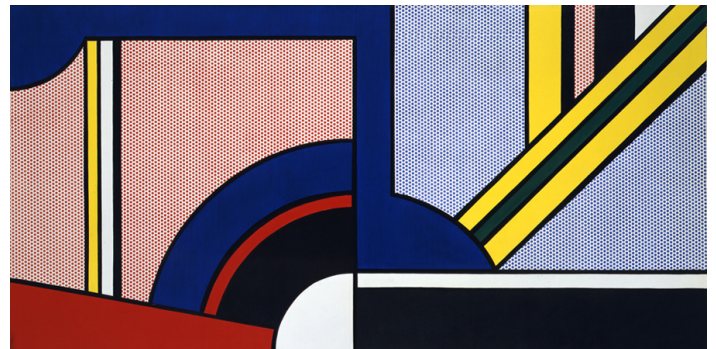

ROY LICHTENSTEIN *MODERN PAINTINGS*

October 30 – December 11, 2010

Richard Gray Gallery – New York
1018 Madison Avenue
New York, NY 10075

Richard Gray Gallery - New York is pleased to announce **ROY LICHTENSTEIN *MODERN PAINTINGS***, an exhibition of major paintings executed in 1967, drawn from private and public collections including the Museum of Modern Art, New York and the Hirshhorn Museum and Sculpture Garden, Washington D.C. Lichtenstein's Modern Paintings series includes over 60 paintings and accompanying drawings and has never before been the subject of a major exhibition. This exhibition was organized in conjunction with the Roy Lichtenstein Foundation.

Concurrent with **ROY LICHTENSTEIN *MODERN PAINTINGS***, Richard Gray Gallery has published the first scholarly catalogue of these works, which includes a comprehensive checklist of the entire series, images of Roy Lichtenstein in his studio by photographer Ugo Mulas and text by Dave Hickey, an excerpt of which is below:

“Today, finally, even the hegemony of “culture” is dissolving into the global melting pot and we’re back to the issue of what’s good and what’s bad, regardless. This leaves paintings like Lichtenstein’s Modern Paintings alive in the eternal present as singular confrontational objects. You hang them on your wall and they set a standard. They don’t give themselves up or let you go. You only look away out of cowardice, never out of boredom.”

- Dave Hickey

About the Modern Paintings Series:

In 1966, Roy Lichtenstein moved on from his much-celebrated imagery of the early 1960s, away from cartoons and brushstrokes, and began to make compositions that resist easy classification. Using his characteristic Ben Day dots and geometric shapes and lines, Lichtenstein rendered incongruous, challenging images out of familiar architectural structures, patterns borrowed from Art Deco and other subtly evocative, often sequential, motifs.